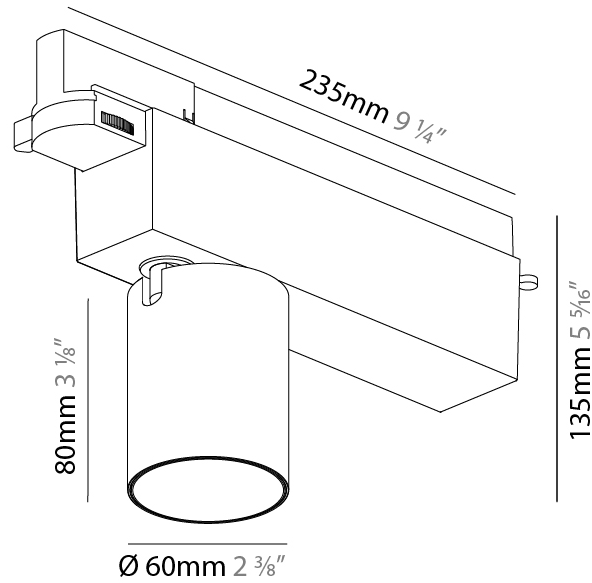

GENERAL

Series: Centriq
 Subseries: Centriq 60
 Brand: Prolicht
 Division: Architectural
 Mounting Type: Track
 Mounting Location: Ceiling
 Subcategory: Spots

PHYSICAL

Shape: Cylinder
 Diameter (mm): 60
 Diameter (in): 2 3/8
 Length (mm): 235
 Length (in): 9 1/4
 Height (mm): 135
 Height (in): 5 5/16
 Light Distribution: Adjustable / Direct
 Weight (kg): 0.7
 Weight (lbs): 1.54
 Installation Requirement: Track or profile system
 Fixture Finish: SSR / BKV / CWI / CRY / HAB / LAG / UFT / ITA / RUA / RUR / MIC / FTG / MYG / TWT / LOD / PUS / FRO / FUP / KIA / POP / BLS / SPG / MEY / GOH / GUM / CHC / COM / ABZ / JAG / OBR / MOS / ROR
 Fixture Material: Aluminum Die Cast

OPTICAL

Beam Angle: 8
 Adjustability: Rotational 340°; Tilt 90°
 Upon Request: Special Beam Angles

RATINGS AND CERTIFICATIONS

Certified By: Certified for North American Standards
 IP rating: IP20

PROJECT
TYPE
SPECIFIER
QUANTITY
DATE