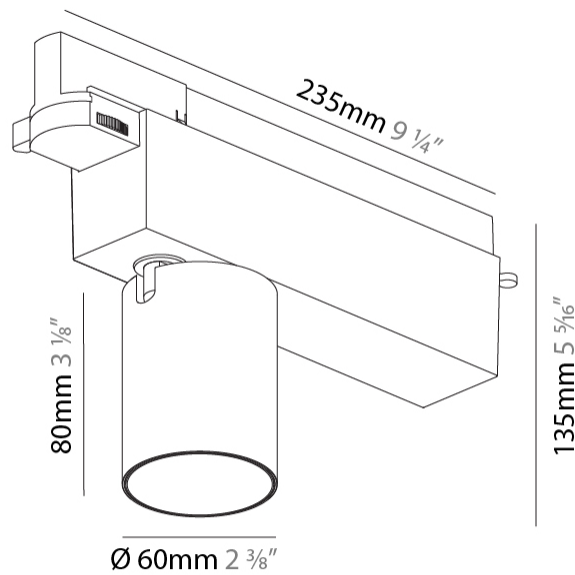

GENERAL

Series: Centriq
 Subseries: Centriq 60
 Brand: Prolicht
 Division: Architectural
 Mounting Type: Track
 Mounting Location: Ceiling
 Subcategory: Spots

PHYSICAL

Shape: Cylinder
 Diameter (mm): 60
 Diameter (in): 2 3/8
 Length (mm): 235
 Length (in): 9 1/4
 Height (mm): 135
 Height (in): 5 5/16
 Light Distribution: Adjustable / Direct
 Weight (kg): 0.897
 Weight (lbs): 1.977
 Installation Requirement: Track or profile system
 Fixture Finish: SSR / BKV / CWI / CRY / HAB / LAG / UFT / ITA / RUA / RUR / MIC / FTG / MYG / TWT / LOD / PUS / FRO / FUP / KIA / POP / BLS / SPG / MEY / GOH / GUM / CHC / COM / ABZ / JAG / OBR / MOS / ROR
 Fixture Material: Aluminum

OPTICAL

Reflector: 20 / 40 / 60
 Adjustability: Rotational 340°; Tilt 90°
 Upon Request: Special Beam Angles

RATINGS AND CERTIFICATIONS

Certified By: Certified for North American Standards
 IP rating: IP20